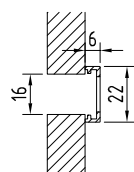

A B C D E F

4
3
2
1

485/1

485/2

485/3

485/4

485/5

Creating healthy spaces
IZ 2 Vijverdam - Maalbeekstraat 10
8790 Waregem - Belgium
Tel. 056/62.71.11 - Fax. 056/60.28.51

INTERIOR SLOTVENT 485

Standard sizes with slotsize opening

R:\Prod_vent\PRINCIPE\Miniver\Interior\485.dwg

SIZE	SCALE	DATE	04/02/2010	REV.	V01
	1:3			INI	R.D.
A4	SHEET	1/1			
THIS DRAWING REMAINS PROPERTY OF NV RENSON® VENTILATION SA AND DUPLICATION OF THIS DRAWING IN WHOLE OR ANY PART IS STRICTLY FORBIDDEN WITHOUT PRIOR WRITTEN PERMISSION FROM NV RENSON® VENTILATION SA					

A B C D E F