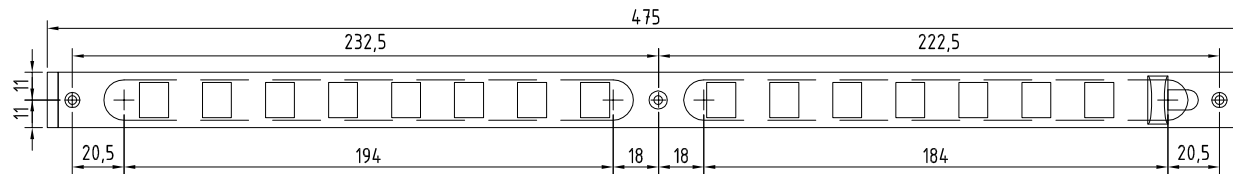

A B C D E F

4
3
2
1

485/1

485/2

485/3

485/4

485/5

Creating healthy spaces
IZ 2 Vijverdam - Maalbeekstraat 10
8790 Waregem - Belgium
Tel. 056/62.71.11 - Fax. 056/60.28.51

INTERIOR SLOTVENT 485

Standard sizes with slotsize opening

R:\Prod_vent\PRINCIPE\Miniver\Interior\485.dwg

SIZE	SCALE	DATE	04/02/2010	REV.	V01
	1:3			INI	R.D.
A4	SHEET	1/1			
THIS DRAWING REMAINS PROPERTY OF NV RENSON® VENTILATION SA AND DUPLICATION OF THIS DRAWING IN WHOLE OR ANY PART IS STRICTLY FORBIDDEN WITHOUT PRIOR WRITTEN PERMISSION FROM NV RENSON® VENTILATION SA					

A B C D E F