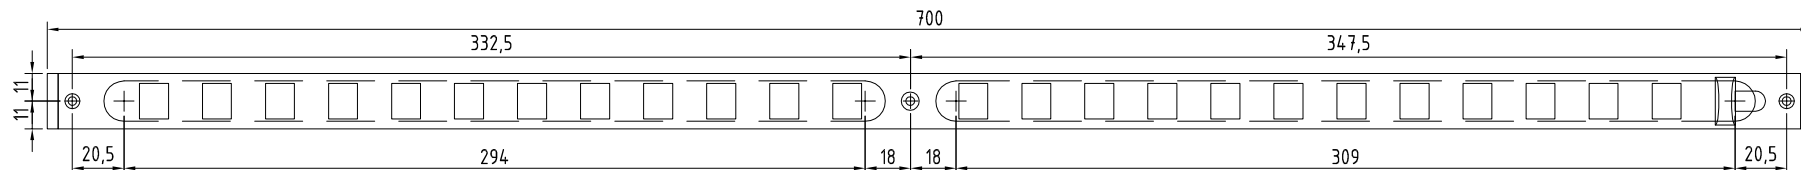

A B C D E F

4
3
2
1

485/1

485/2

485/3

485/4

485/5

Creating healthy spaces
IZ 2 Vijverdam - Maalbeekstraat 10
8790 Waregem - Belgium
Tel. 056/62.71.11 - Fax. 056/60.28.51

INTERIOR SLOTVENT 485

Standard sizes with slotsize opening

R:\Prod_vent\PRINCIPE\Miniver\Interior\485.dwg

SIZE	SCALE	DATE	04/02/2010	REV.	V01
	1:3			INI	R.D.
A4	SHEET	1/1			
THIS DRAWING REMAINS PROPERTY OF NV RENSON® VENTILATION SA AND DUPLICATION OF THIS DRAWING IN WHOLE OR ANY PART IS STRICTLY FORBIDDEN WITHOUT PRIOR WRITTEN PERMISSION FROM NV RENSON® VENTILATION SA					

A B C D E F