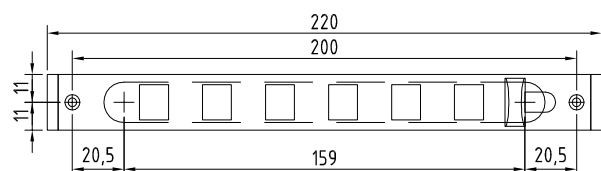

Creating healthy spaces
IZ 2 Vijverdam - Maalbeekstraat 10
8790 Waregem - Belgium
Tel. 056/62.71.11 - Fax. 056/60.28.51

INTERIOR SLOTVENT 485

Standard sizes with slotsize opening

R:\Prod_vent\PRINCIPE\Miniver\Interior\485.dwg

SIZE	SCALE	DATE	04/02/2010	REV.	V01
	1:3			INI	R.D.
A4	SHEET	1/1			
THIS DRAWING REMAINS PROPERTY OF NV RENSON® VENTILATION SA AND DUPLICATION OF THIS DRAWING IN WHOLE OR ANY PART IS STRICTLY FORBIDDEN WITHOUT PRIOR WRITTEN PERMISSION FROM NV RENSON® VENTILATION SA					

A B C D E F