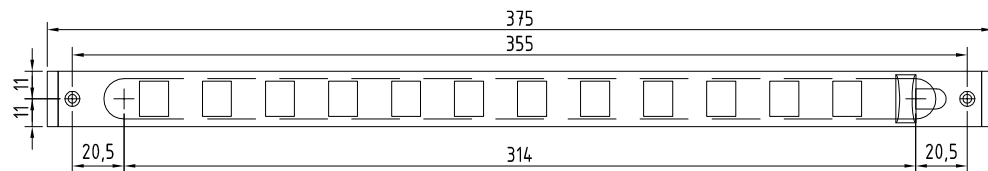

A B C D E F

4
3
2
1

485/1

485/2

485/3

485/4

485/5

Creating healthy spaces
IZ 2 Vijverdam - Maalbeekstraat 10
8790 Waregem - Belgium
Tel. 056/62.71.11 - Fax. 056/60.28.51

INTERIOR SLOTVENT 485

Standard sizes with slotsize opening

R:\Prod_vent\PRINCIPE\Miniver\Interior\485.dwg

SIZE	SCALE	DATE	04/02/2010	REV.	V01
	1:3			INI	R.D.
A4	SHEET	1/1			
THIS DRAWING REMAINS PROPERTY OF NV RENSON® VENTILATION SA AND DUPLICATION OF THIS DRAWING IN WHOLE OR ANY PART IS STRICTLY FORBIDDEN WITHOUT PRIOR WRITTEN PERMISSION FROM NV RENSON® VENTILATION SA					

A B C D E F