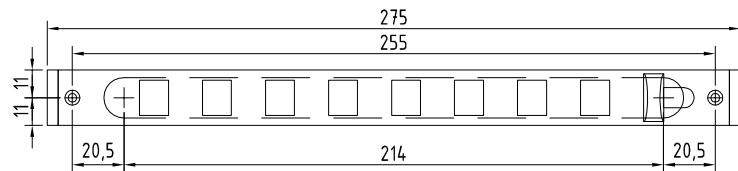

A B C D E F

4
3
2
1

485/1

485/2